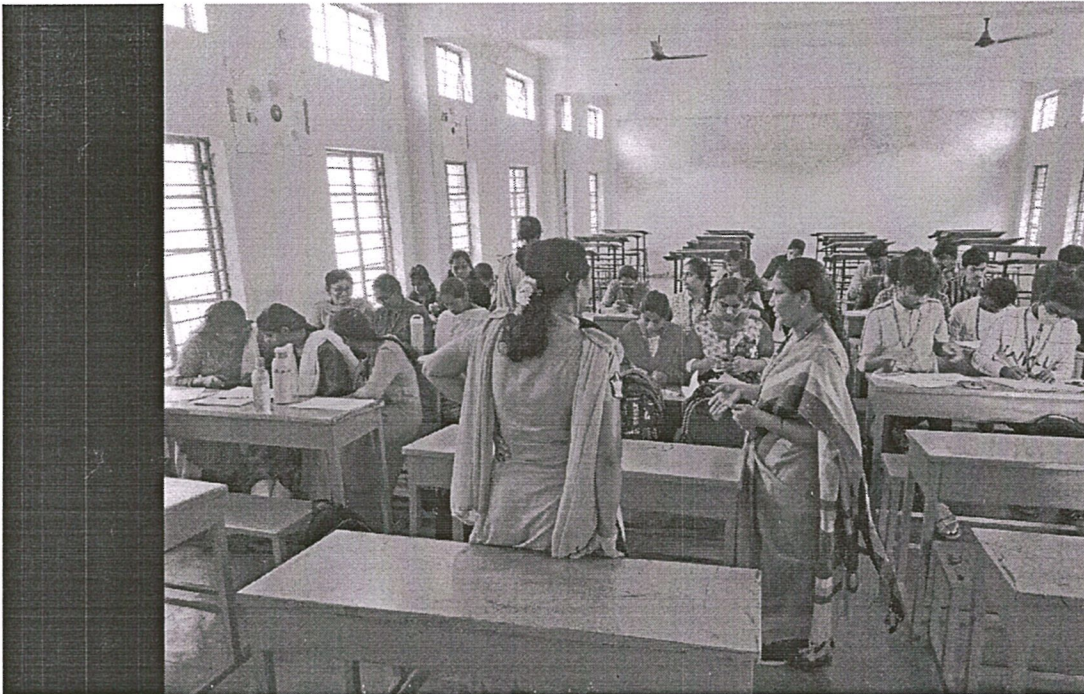

Compute Science and Civil Engineering, KSRM
Hostel Rd, Andhra Pradesh 516003, India
23 Apr 2022 09:59 am

A. Radha
Coordinators

V. S. S. M. M. L. K.
Principal
K.S.R.M. COLLEGE OF ENGINEERING
KADAPA-516003. (A.P.)